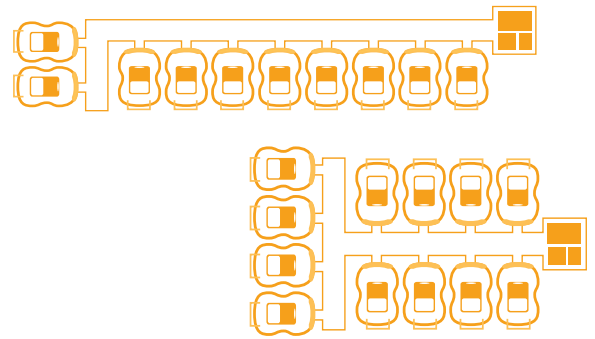

Feature highlights of Kiddie Kruzzers strollers and vending stations include

- Durable plastic strollers that meet Consumer Product Safety Improvement Act guidelines.
- Variety of colors and themes you can mix and match for fun visual appeal.
- Extended cab strollers available to accommodate larger/older children.
- Double, single, and extended cab strollers can be mixed on the same vending station.
- Vending stations can be configured to accept credit cards as well as cash.
- Return rewards provided automatically to guests who return strollers to the vending track after use.

Safe, organized stroller rental Korral

The Semi-Automatic Kiddie Korral™ provides a tidy, convenient way to organize your strollers and keep them safe with locking chains. Guests procure a rental card from your guest services booth, insert the card into the release box on the Korral, and remove a Kiddie Kruzzers stroller. When they've finished renting they return the stroller, insert the locking chain, and the rental card is released to be returned to Guest Services.